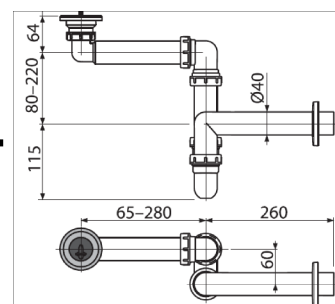

TO 70 WH - LED, SW, S  
TO 70 SBW - LED, SW, S  
TO 70 RED - LED, SW, S

TO 90 WH - LED, SW, S  
TO 90 SBW - LED, SW, S  
TO 90 RED - LED, SW, S

TO 110 WH - LED, SW, S  
TO 110 SBW - LED, SW, S  
TO 110 RED - LED, SW, S

OUA 70 WH  
OUA 70 SBW  
OUA 70 RED

OUA 90 WH  
OUA 90 SBW  
OUA 90 RED

OUA 110 WH  
OUA 110 SBW  
OUA 110 RED

SIFON SE PRILAGA

**ADELE**  
**OUA / TO 70, 90, 110**

**T/A 712/20 WH**  
**T/A 712/20 SBW**  
**A 712/20 RED**

**OA 45 WH**  
**OA 45 SBW**  
**OA 45 RED**

**A 1501 WH**  
**A 1501 SBW**  
**A 1501 RED**

**ADELE**

**OA 45, A 1501, T/A 712/20**